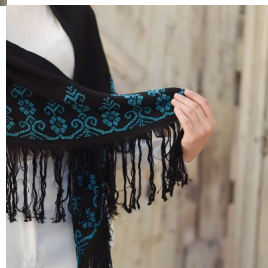

Triangle Shawl

Dimensions: 178cm x 133cm x 133cm

Embroidered Scarves: Triangle Shawl

Rating: Not Rated Yet

Price
\$139.00

[Ask a question about this product](#)

Reviews

There are yet no reviews for this product.