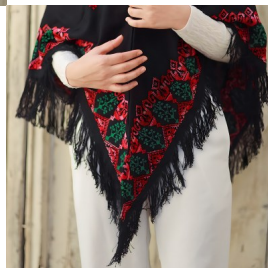

## Triangle Shawl

Dimensions: 178cm x 133cm x 133cm