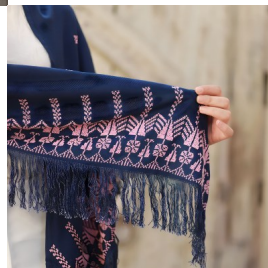

Triangle Shawl

Dimensions: 178cm x 133cm x 133cm

Embroidered Scarves: Triangle Shawl

Rating: Not Rated Yet

Price
\$139.00

[Ask a question about this product](#)

Reviews

There are yet no reviews for this product.